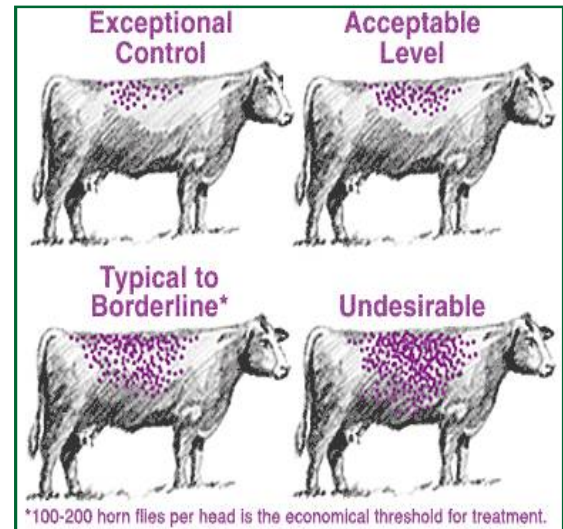

Take Control of Fly Problems with CRYSTALYX® ROLYX® or CRYSTALYX® IGR Supplements

Economic and Production Loss Occurs With Fly Infestation

- Weaning weights of calves can be reduced from 3% to 16% because horn flies reduce milk production in cows
- Grazing yearlings free of horn flies gain 15-50 lbs. more than heavily infested cattle.
- Stable flies can cause .10 to .48 lbs. of lost gain per day.